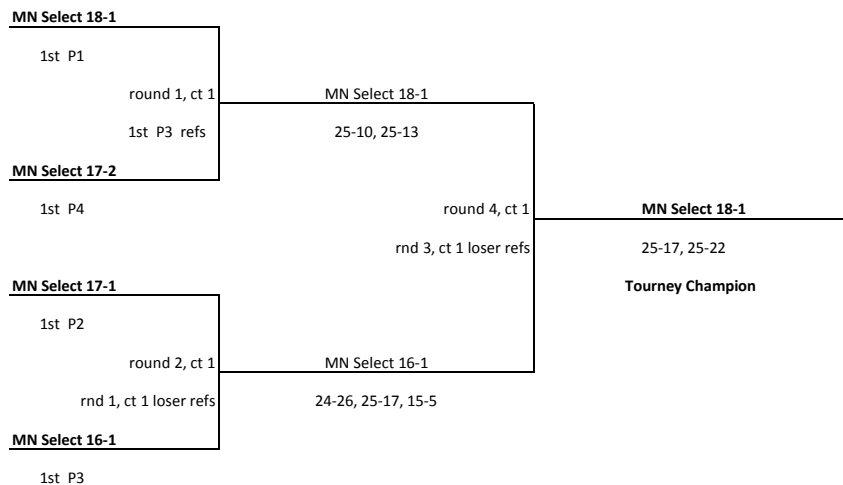

Ralia Sports Center - 17s/18s Tournament, Pool Play Results

Sun.5/23/10, Ct. 3, Pool 3, 8 a.m.	Match W	Match L	Game W	Game L	Match %	Game %	Point %	Finish
MN Select 16-1	2	0	4	0	100.0	100.0	68.0	1
MN Select 17-3	1	1	2	2	50.0	50.0	51.0	2
MACCRAY 17s	0	2	0	4	0.0	0.0	30.6	3

Match #1	A vs. C	Game 1	Game 2	Game 3
MN Select 16-1		25	25	
MACCRAY 17s		7	10	
Match #2	B vs. C	Game 1	Game 2	Game 3
MN Select 17-3		25	25	
MACCRAY 17s		13	14	
Match #3	A vs. B	Game 1	Game 2	Game 3
MN Select 16-1		25	25	
MN Select 17-3		17	13	

Ralia Sports Center - 17s/18s Tournament, Pool Play Results

Sun.5/23/10, Ct. 4, Pool 4, 8 a.m.	Match W	Match L	Game W	Game L	Match %	Game %	Point %	Finish
MN Select 17-2	2	0	4	0	100.0	100.0	61.0	1
Club Falcons 17 Green	1	1	2	2	50.0	50.0	51.7	2
MN Select 17-4	0	2	0	4	0.0	0.0	36.7	3

Match #1	A vs. C	Game 1	Game 2	Game 3
MN Select 17-2		25	25	
MN Select 17-4		14	11	
Match #2	B vs. C	Game 1	Game 2	Game 3
Club Falcons 17 Green		25	25	
MN Select 17-4		18	15	
Match #3	A vs. B	Game 1	Game 2	Game 3
MN Select 17-2		25	25	
Club Falcons 17 Green		20	19	

Ralia Sports Center - 17s/18s Tournament, Playoffs