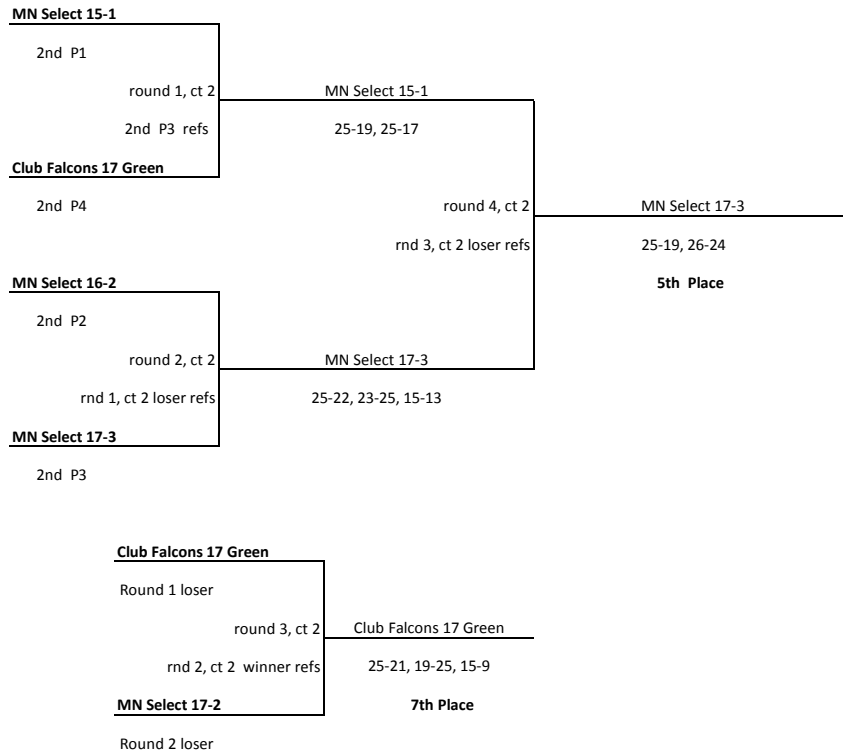

Ralia Sports Center - 17s/18s Tournament, Playoffs