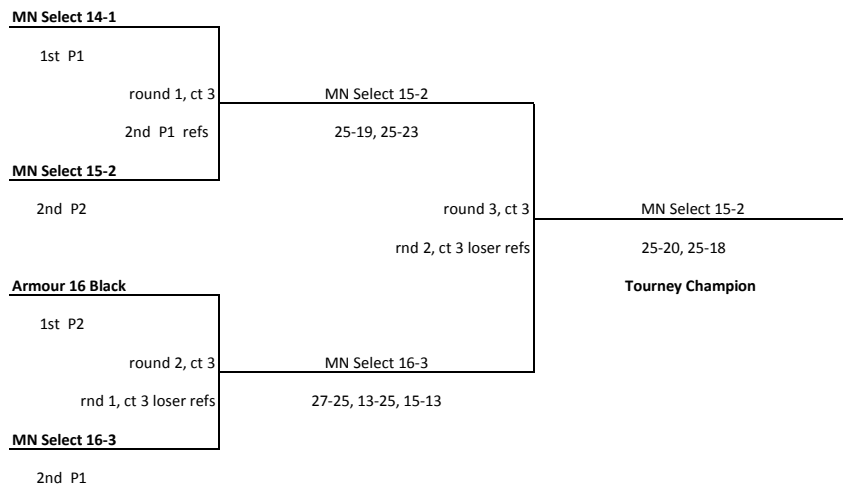

Ralia Sports Center - Saturday May 22nd, 15s/16s Tournament, Gold Playoffs