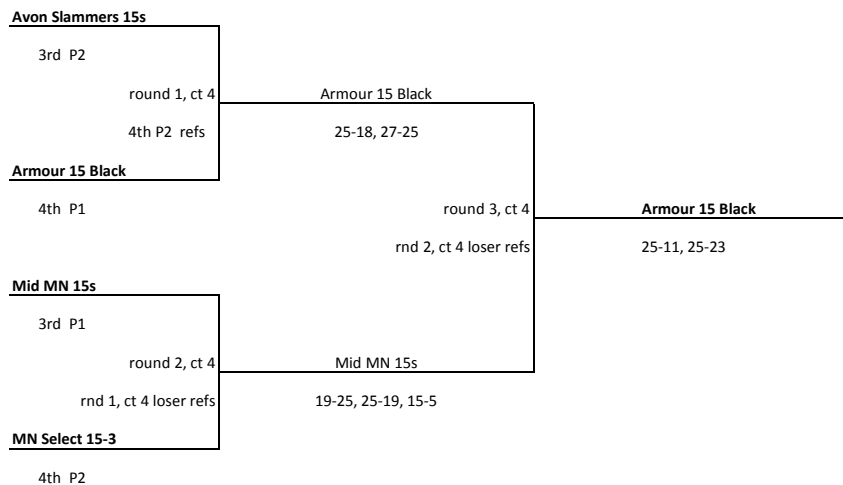

Ralia Sports Center - Saturday May 22nd, 15s/16s Tournament, Silver Playoffs