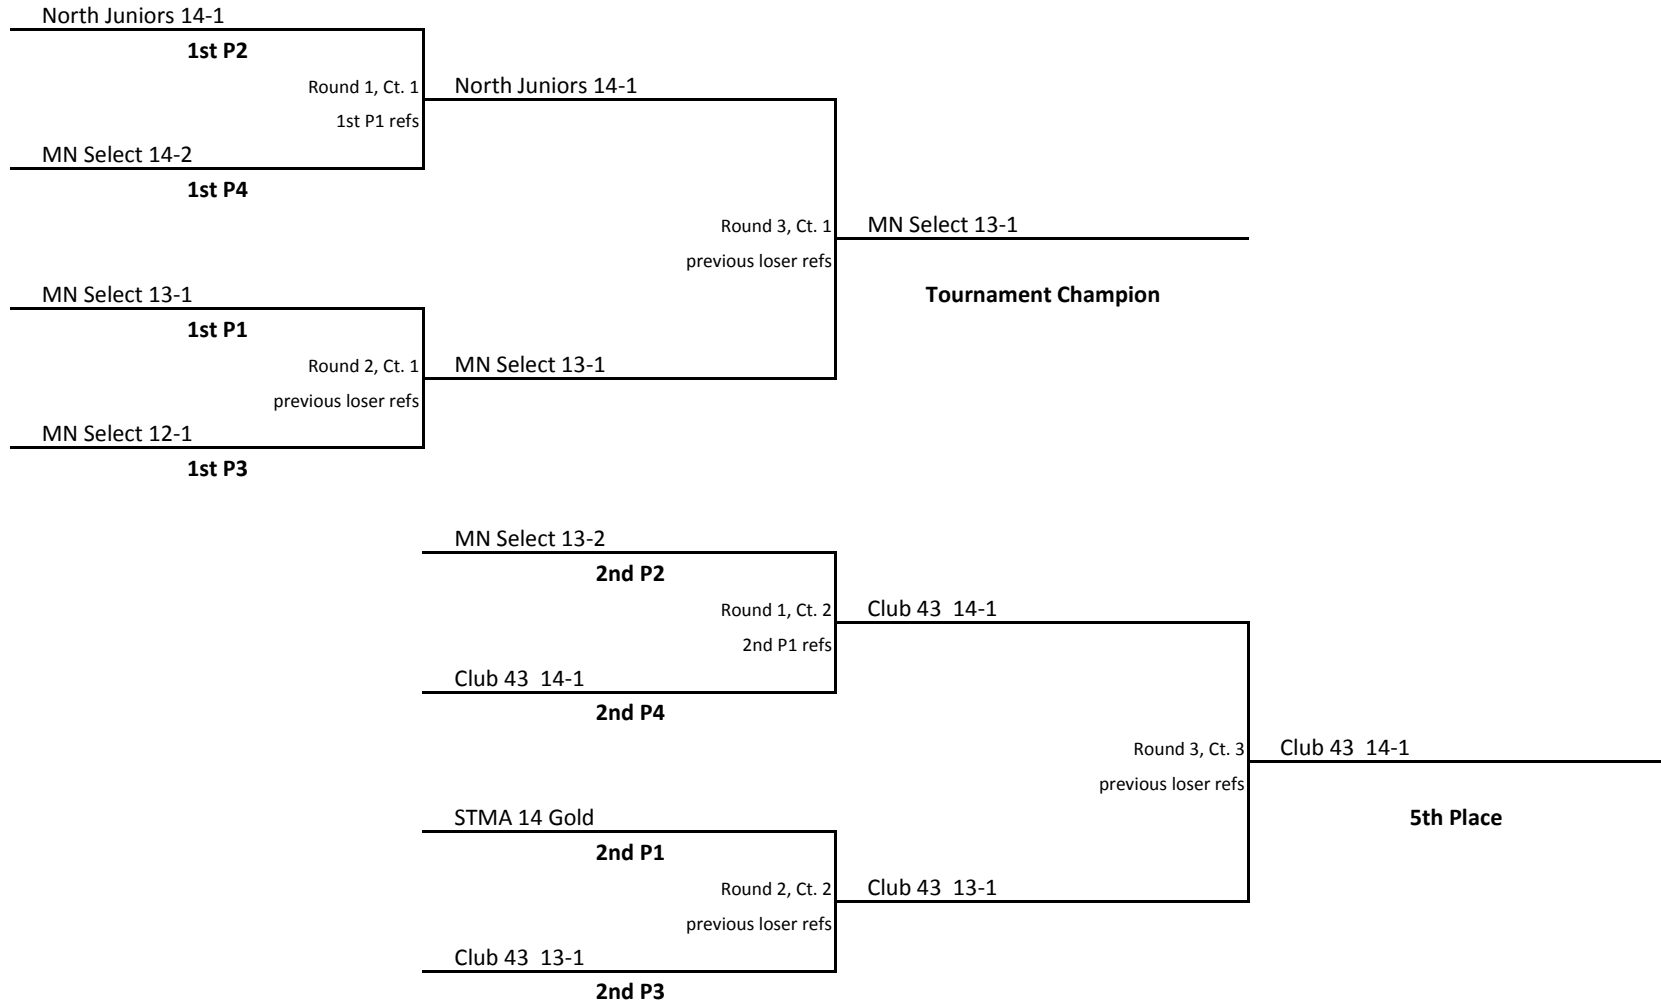

Ralia Sports Center - 13/14s Tournament, Pool Play Results

Sun. 1/3/10, Ct. 4, Pool 4, 9am		Match W	Match L	Game W	Game L	Match %	Game %	Point %	Finish
MN Select 14-2		2	0	5	1	100.0	83.3	62.9	1
Club 43 14-1		1	1	4	2	50.0	66.7	59.9	2
Orono 14-3		0	2	0	6	0.0	0.0	23.1	3
Match #1	A vs. C	Game 1	Game 2	Game 3					
MN Select 14-2		25	25	25					
Orono 14-3		10	9	6					
Match #2	B vs. C	Game 1	Game 2	Game 3					
Club 43 14-1		25	25	25					
Orono 14-3		2	11	7					
Match #3	A vs. B	Game 1	Game 2	Game 3					
MN Select 14-2		25	21	25					
Club 43 14-1		18	25	18					

Ralia Sports Center - January 3rd, 2010 13s/14s Tournament Gold & Silver Playoffs