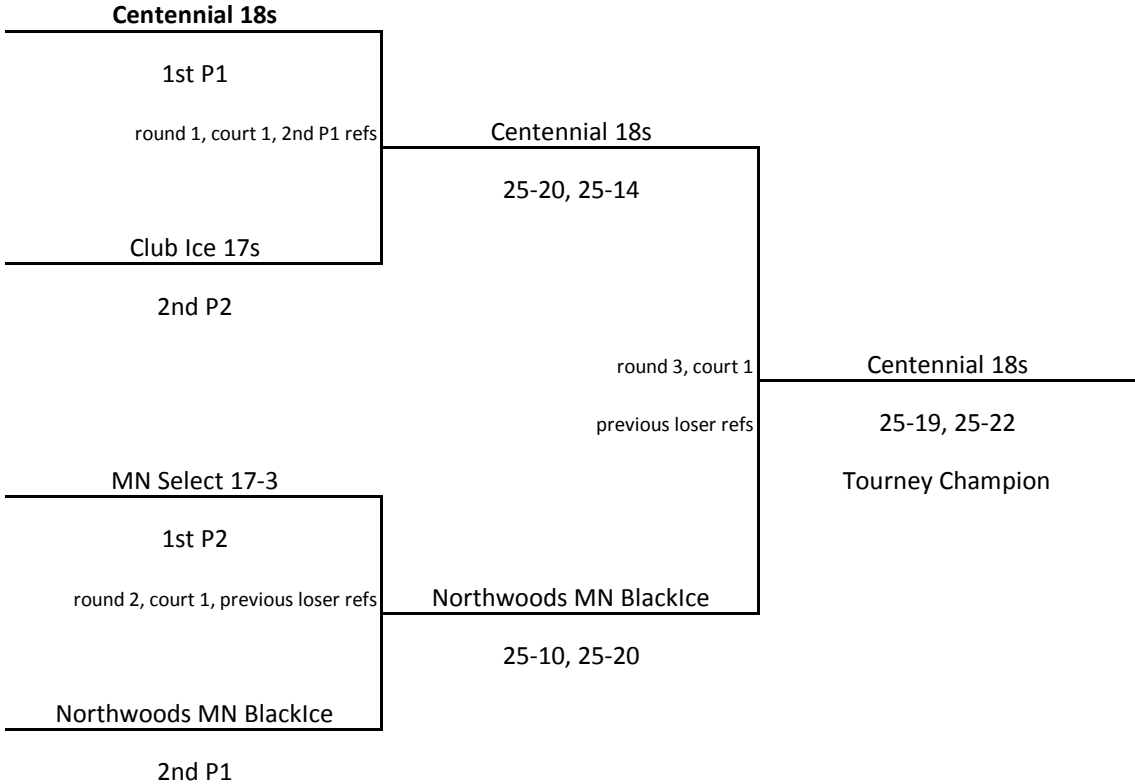

Ralia Sports Center, Saturday, January 2nd - 17s/18s Tournament

Sat. 1/2/10, Pool 2, Court 3	Match W	Match L	Game W	Game L	Match %	Game %	Point %	Finish
MN Select 17-3	3	0	6	0	100.0	100.0	64.9	1
Club ICE 17s	2	1	4	4	66.7	50.0	49.3	2
NOMA Stars 18-1	0	3	1	6	0.0	14.3	40.9	4
MN Select 17-4	1	2	3	4	33.3	42.9	46.9	3

Match #1	A vs. C	Game 1	Game 2	Game 3
MN Select 17-3		25	25	
NOMA Stars 18-1		11	16	
Match #2	B vs. D	Game 1	Game 2	Game 3
Club ICE 17s		16	25	15
MN Select 17-4		25	14	6
Match #3	A vs. D	Game 1	Game 2	Game 3
MN Select 17-3		25	25	
MN Select 17-4		13	12	
Match #4	B vs. C	Game 1	Game 2	Game 3
Club ICE 17s		25	19	15
NOMA Stars 18-1		18	25	10
Match #5	C vs. D	Game 1	Game 2	Game 3
NOMA Stars 18-1		16	14	
MN Select 17-4		25	25	
Match #6	A vs. B	Game 1	Game 2	Game 3
MN Select 17-3		25	25	
Club ICE 17s		16	13	

Ralia Sports Center, Saturday, January 2nd - 17s/18s Tournament - Gold Playoffs